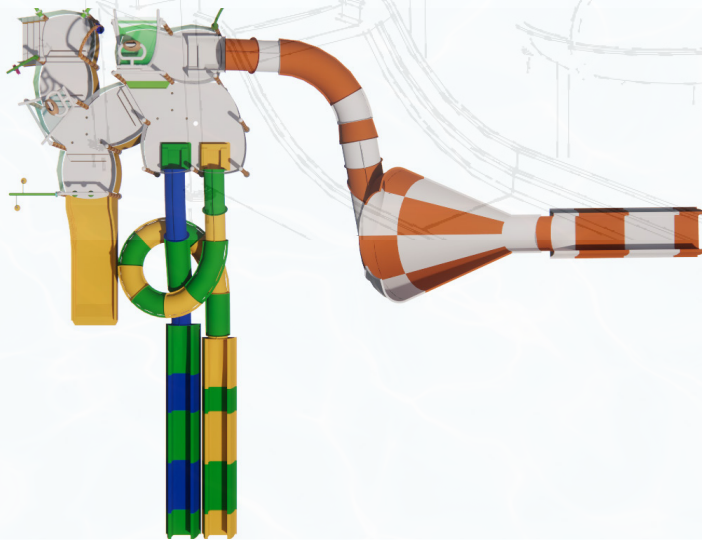

BAMBOO MADNESS

SPECIFICATIONS

SERIES	MEDIUM MODELS
AREA	22 x 28 METERS
HEIGHT	6.8 METERS
PLATFORMS	8 HEIGHTS
SLIDES	2 x TUBE Ø800, FAMILY SLIDE CONESLIDE
OPTIONS	THEMING, AQUASMASH, ACTIVATOR BUTTONS, SPLASH ITEMS
PUMP CAP.	250+ M³/H
POOL TYPE	DRY AND STANDING WATER