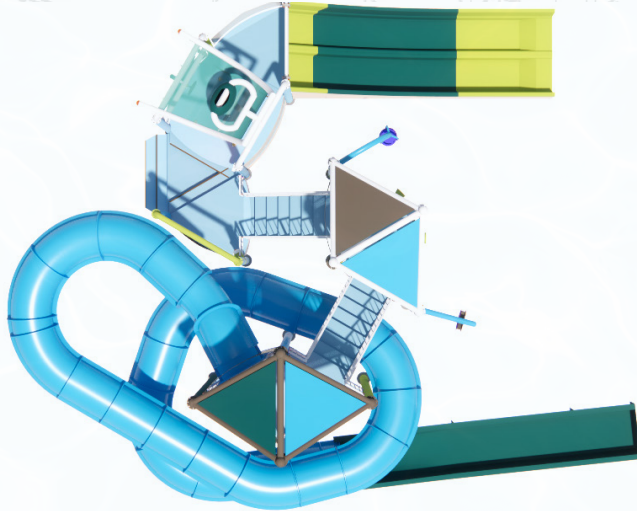

SUNSET

SPECIFICATIONS

SERIES	MEDIUM MODELS
AREA	12 x 12 METERS
HEIGHT	6.8 METERS
PLATFORMS	6 HEIGHTS
SLIDES	TUBE Ø800, MULTISLIDE
OPTIONS	THEMING, AQUASMASH, ACTIVATOR BUTTONS, SPLASH ITEMS
PUMP CAP.	200+ M³/H
POOL TYPE	DRY AND STANDING WATER